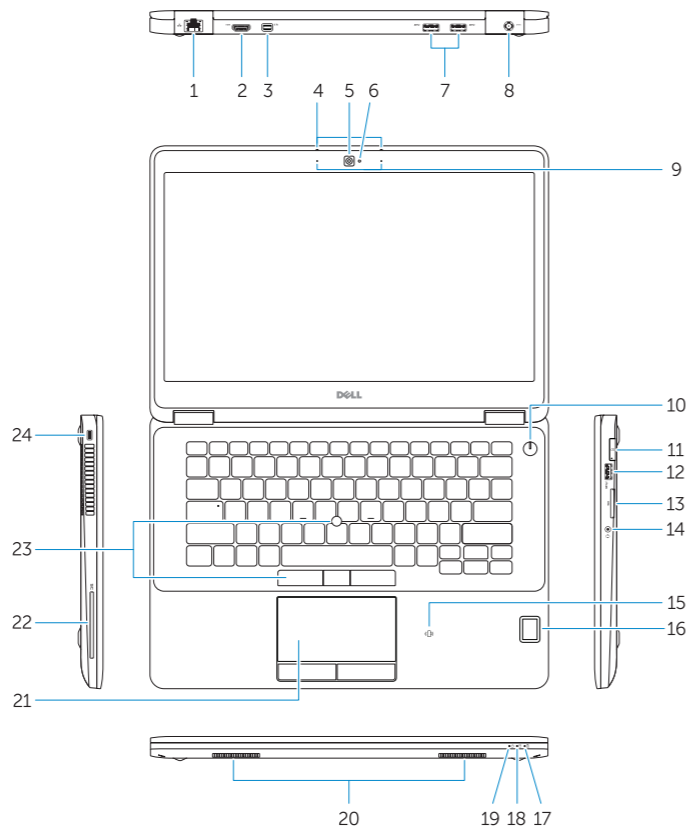

P61G

P61G001

Latitude 14-7470/E7470

Features

Δυνατότητες | Funcionalidades | Характеристики | תכונות

1. Network connector
2. HDMI connector
3. Mini DisplayPort
4. Microphones (only in touchscreen)
5. Camera
6. Camera-status light
7. USB 3.0 connectors (2)
8. Power connector
9. Microphones (only in non-touchscreen)
10. Power button
11. SIM port (optional)
12. USB 3.0 connector with PowerShare
13. Memory card reader
14. Headset connector